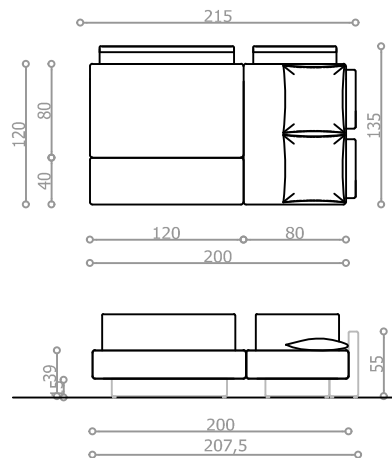

CHOICE_1
combination: **day bed**

CHOICE_1
combination: **corner sofa**

CHOICE_1
combination: **sleeping bed**
sleeping area 200x120 cm

CHOICE_1
combination: **2-seater and long chair**