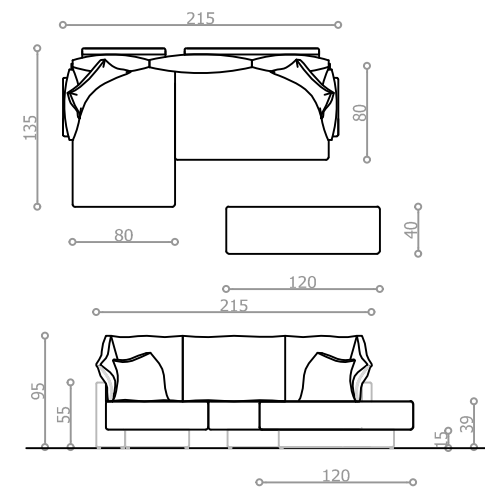

CHOICE_1
combination: **day bed**

CHOICE_1
combination: **corner sofa**

CHOICE_1
combination: **sleeping bed**
sleeping area 200x120 cm

CHOICE_1
combination: **2-seater and long chair**