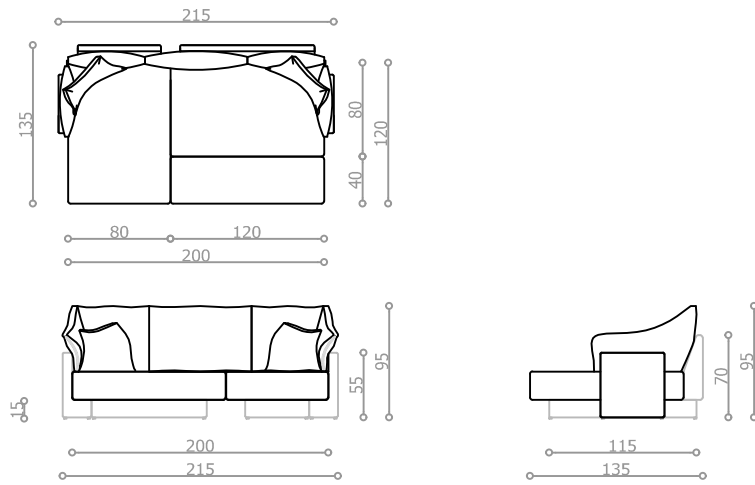

CHOICE_1
combination: **day bed**

CHOICE_1
combination: **corner sofa**

CHOICE_1
combination: **sleeping bed**
sleeping area 200x120 cm

CHOICE_1
combination: **2-seater and long chair**